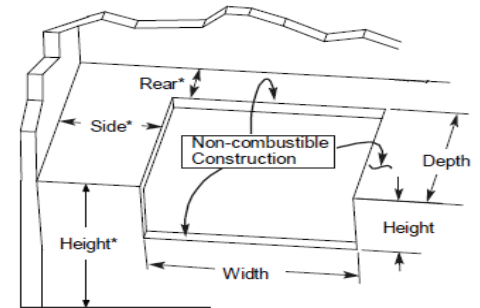

Dimensions: Describe the actual dimensions of the product once it is resting/installed in a barbecue island.

Grills/ Griddles

Model	Cutout Dimensions			Overall Dimensions			Total BTU Ratings	
	Width	Depth	Height	Width	Depth	Height	LP	NG
WF-PRO30G-RH	29"	21-1/2"	10-1/2"	30"	29-1/2"	25"	42,000	42,000
WF-PRO36G-RH	35"	21-1/2"	10-1/2"	36"	28"	25"	58,000	58,000
WF-PRO42G-RH	41"	21-1/2"	10-1/2"	42"	26-1/2"	25"	74,000	74,000
WF-PRO30GRD-RH	29"	21-1/2"	10-1/2"	30"	26-1/2"	13-3/4"	35,000	35,000
WF-SDGRD-RH	13"	20"	10-1/2"	14"	24"	12"	17,000	17,000

Side Burners

WF-PWBRN-RH	21"	21-1/4"	10-1/2"	24"	25-1/4"	12"	60,000	60,000
WF-DBLSBRN-RH	13"	20"	10-1/2"	14"	24"	12"	30,000	30,000

Island Accessories

WF-VSD1622-BSS	14-5/8"	-	20-3/4"	16-1/8"	-	22-1/4"
WF-HSD2720-BSS	24-3/8"	-	17-3/8"	26-1/8"	-	19-1/8"
WF-VSD2027-BSS	17-3/8"	-	24-3/8"	19-1/8"	-	26-1/8"
WF-DDR3021-BSS	28-1/4"	-	19-1/2"	30-1/4"	-	21-1/2"
WF-DDR3024-BSS	28-3/4"	-	22-7/8"	30-1/4"	-	24-1/4"
WF-DDR3821-BSS	36-1/4"	-	19-1/2"	38-1/4"	-	21-1/2"
WF-DDR3824-BSS	36-1/2"	-	22-7/8"	38-1/4"	-	24-1/4"
WF-TDW1926-BSS	17-1/4"	20-5/8"	24-1/2"	19"	22-3/8"	25-7/8"
WF-TRDW1426-BSS	12"	18-1/4"	24-3/8"	14-3/8"	18-7/8"	26-1/4"
WF-DDW1622-BSS	14-5/8"	17-3/4"	20-3/4"	16-1/4"	18-1/4"	22"
WF-DDWCOMBO3021-BSS	28-1/4"	20-3/4"	19-1/2"	30-1/4"	22-3/8"	21-1/2"
WF-DDWCOMBO3024-BSS	28-3/4"	20-3/4"	22-7/8"	30-1/4"	22-3/8"	24-1/4"
WF-IV-M	12-1/4"	1-1/4"	6-1/4"	12-1/4"	1-1/4"	6-1/4"
WF-IV	12-3/4"	1-1/4"	3-3/4"	12-3/4"	1-1/4"	3-3/4"
WF-LINER30G	29"	21-1/2"	10-1/2"	32-5/8"	23"	11-3/4"
WF-LINER30GRD	29"	21-1/2"	10-1/2"	32-5/8"	23-1/2"	11-3/4"
WF-LINER36G	35"	21-1/2"	10-1/2"	38-5/8"	23"	11-3/4"
WF-LINER42G	41"	21-1/2"	10-1/2"	44-5/8"	23"	11-3/4"
WF-LINERDBSLBRN	13"	20"	10-1/2"	17-1/4"	21-7/8"	11"
WF-LINERPWBRN	21"	21-1/4"	10-1/2"	24-7/8"	22-7/8"	11"
WF-LINERSDGRD	13"	20"	10-1/2"	17-1/4"	21-7/8"	11"