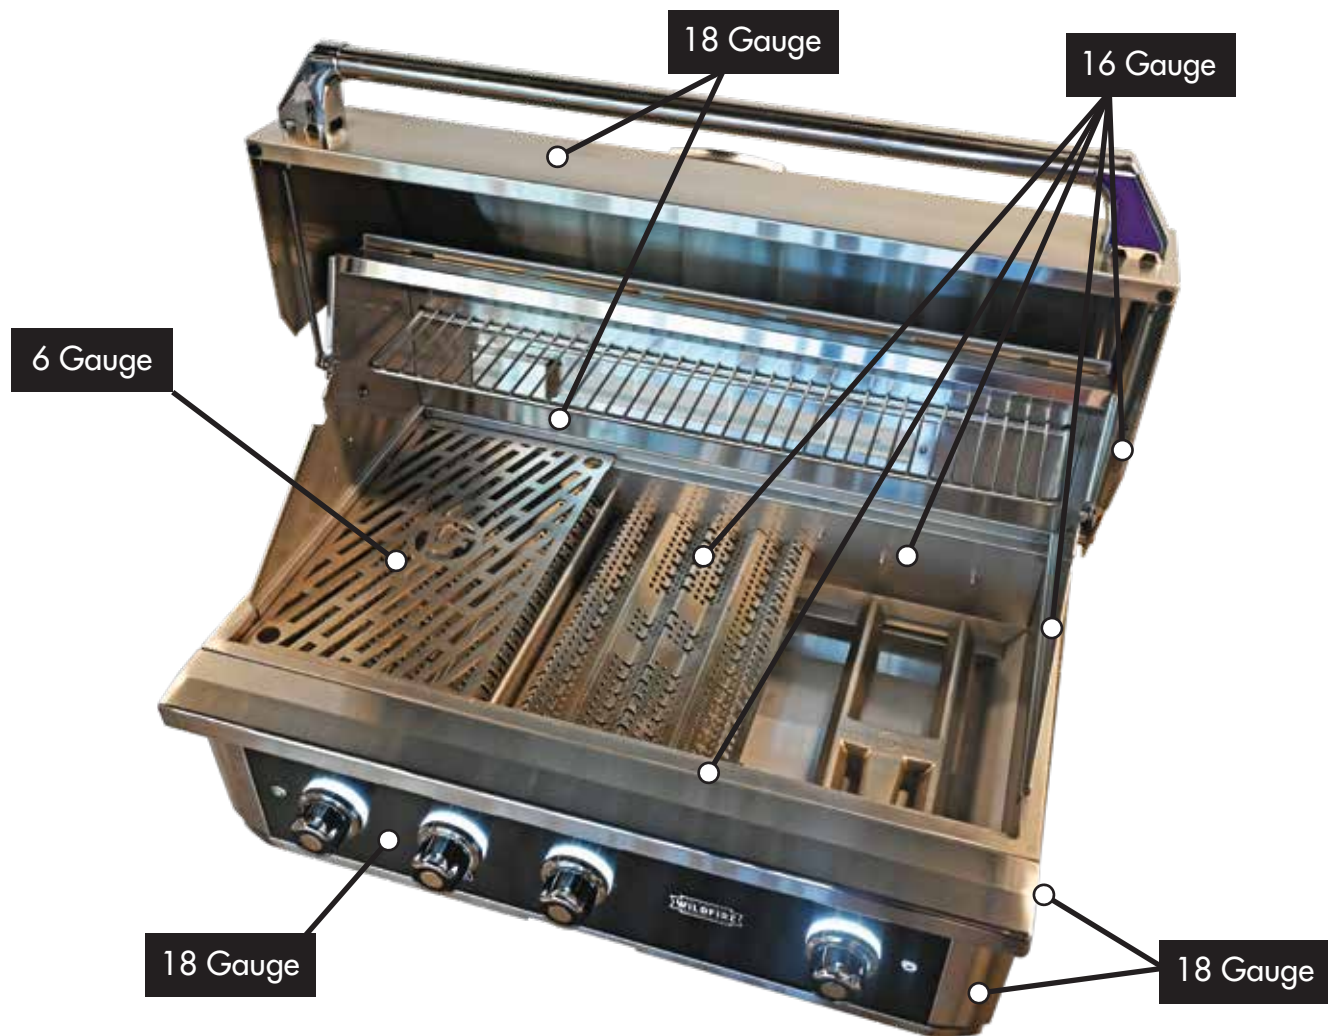

OUR GRILLS ARE CRAFTED WITH PREMIUM STEEL

At Wildfire Outdoor Living, our grills are crafted with premium steel to ensure exceptional quality and durability. We understand the importance of reliable and robust materials, which is why we meticulously select the finest steel gauges for our products. Our commitment to excellence means that every Wildfire grill is built to withstand the test of time and provide our customers with unparalleled grilling experiences.

Here are the specific gauges we use to guarantee that all Wildfire grills meet the highest standards of performance and longevity.

BLACK IS THE NEW STAINLESS

07_2024