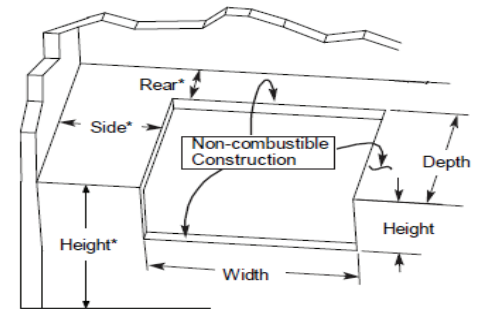

Dimensions: Describe the actual dimensions of the product once it is resting/installed in a barbecue island.

Grills/ Griddles

Model	Cutout Dimensions			Overall Dimensions			Total BTU Ratings	
	Width	Depth	Height	Width	Depth	Height	LP	NG
WF-PRO30G-RH	29"	21-1/2"	10-1/2"	30"	29-1/2"	25"	42,000	42,000
WF-PRO36G-RH	35"	21-1/2"	10-1/2"	36"	28"	25"	58,000	58,000
WF-PRO42G-RH	41"	21-1/2"	10-1/2"	42"	26-1/2"	25"	74,000	74,000
WF-PRO30GRD-RH	29"	21-1/2"	10-1/2"	30"	26-1/2"	13-3/4"	35,000	35,000
WF-SDGRD-RH	13"	20"	10-1/2"	14"	24"	12"	17,000	17,000

Side Burners

WF-PWBRN-RH	21"	21-1/4"	10-1/2"	24"	25-1/4"	12"	60,000	60,000
WF-DBLSBRN-RH	13"	20"	10-1/2"	14"	24"	12"	30,000	30,000

Island Accessories

WF-VSD1622-BSS	14-5/8"	-	20-3/4"	16-1/8"	-	22-1/4"
WF-HSD2720-BSS	24-3/8"	-	17-3/8"	26-1/8"	-	19-1/8"
WF-VSD2027-BSS	17-3/8"	-	24-3/8"	19-1/8"	-	26-1/8"
WF-DDR3021-BSS	28-1/2"	-	19-3/4"	30-1/4"	-	21-1/2"
WF-DDR3024-BSS	28-3/4"	-	22-7/8"	30-1/4"	-	24-1/4"
WF-DDR3821-BSS	36-1/2"	-	19-3/4"	38-1/4"	-	21-1/2"
WF-DDR3824-BSS	36-1/2"	-	22-7/8"	38-1/4"	-	24-1/4"
WF-TDW1926-BSS	17-1/4"	20-5/8"	24-1/2"	19"	22-3/8"	25-7/8"
WF-TRDW1426-BSS	12"	18-1/4"	24-3/8"	14-3/8"	18-7/8"	26-1/4"
WF-DDW1622-BSS	14-5/8"	17-3/4"	20-3/4"	16-1/4"	18-1/4"	22"
WF-DDWCOMBO3021-BSS	28-1/2"	20-3/4"	19-3/4"	30-1/4"	22-3/8"	21-1/2"
WF-DDWCOMBO3024-BSS	28-3/4"	20-3/4"	22-7/8"	30-1/4"	22-3/8"	24-1/4"
WF-IV-M	12-1/4"	1-1/4"	6-1/4"	12-1/4"	1-1/4"	6-1/4"
WF-IV	12-3/4"	1-1/4"	3-3/4"	12-3/4"	1-1/4"	3-3/4"
WF-LINER30G	29"	21-1/2"	10-1/2"	32-5/8"	23"	11-3/4"
WF-LINER30GRD	29"	21-1/2"	10-1/2"	32-5/8"	23-1/2"	11-3/4"
WF-LINER36G	35"	21-1/2"	10-1/2"	38-5/8"	23"	11-3/4"
WF-LINER42G	41"	21-1/2"	10-1/2"	44-5/8"	23"	11-3/4"
WF-LINERDBSLBRN	14-1/2"	21"	10-1/2"	17-1/4"	21-7/8"	11"
WF-LINERPWBRN	21"	21-1/4"	10-1/2"	24-7/8"	22-7/8"	11"
WF-LINERSDGRD	14-1/2"	21"	10-1/2"	17-1/4"	21-7/8"	11"