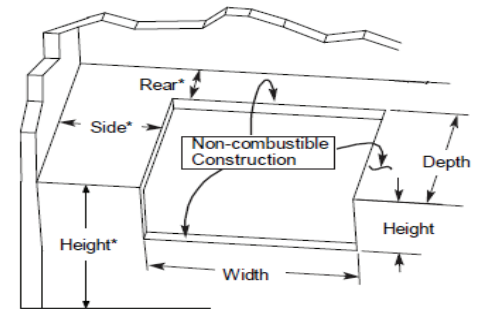

Dimensions: Describe the actual dimensions of the product once it is resting/installed in a barbecue island.

Grills/ Griddles

Model	Cutout Dimensions			Overall Dimensions			Total BTU Ratings	
	Width	Depth	Height	Width	Depth	Height	LP	NG
WF-PRO30G-RH	29"	21-1/2"	10-1/2"	30"	29-1/2"	25"	42,000	42,000
WF-PRO36G-RH	35"	21-1/2"	10-1/2"	36"	28"	25"	58,000	58,000
WF-PRO42G-RH	41"	21-1/2"	10-1/2"	42"	26-1/2"	25"	74,000	74,000
WF-PRO30GRD-RH	29"	21-1/2"	10-1/2"	30"	26-1/2"	13-3/4"	35,000	35,000
WF-SDGRD-RH	13"	20"	10-1/2"	14"	24"	12"	17,000	17,000

Side Burners

WF-PWBRN-RH	21"	21-1/4"	10-1/2"	24"	25-1/4"	12"	60,000	60,000
WF-DBLSBRN-RH	13"	20"	10-1/2"	14"	24"	12"	30,000	30,000

Island Accessories

WF-VSD1622-BSS	14-5/8"	-	20-3/4"	16-1/8"	-	22-1/4"
WF-HSD2720-BSS	24-3/8"	-	17-3/8"	26-1/8"	-	19-1/8"
WF-VSD2027-BSS	17-3/8"	-	24-3/8"	19-1/8"	-	26-1/8"
WF-DDR3021-BSS	28-1/2"	-	19-3/4"	30-1/4"	-	21-1/2"
WF-DDR3024-BSS	28-3/4"	-	22-7/8"	30-1/4"	-	24-1/4"
WF-DDR3821-BSS	36-1/2"	-	19-3/4"	38-1/4"	-	21-1/2"
WF-DDR3824-BSS	36-1/2"	-	22-7/8"	38-1/4"	-	24-1/4"
WF-TDW1926-BSS	17-1/4"	20-5/8"	24-1/2"	19"	22-3/8"	25-7/8"
WF-TRDW1426-BSS	12"	18-1/4"	24-3/8"	14-3/8"	18-7/8"	26-1/4"
WF-DDW1622-BSS	14-5/8"	17-3/4"	20-3/4"	16-1/4"	18-1/4"	22"
WF-DDWCOMBO3021-BSS	28-1/2"	20-3/4"	19-3/4"	30-1/4"	22-3/8"	21-1/2"
WF-DDWCOMBO3024-BSS	28-3/4"	20-3/4"	22-7/8"	30-1/4"	22-3/8"	24-1/4"
WF-IV-M	12-1/4"	1-1/4"	6-1/4"	12-1/4"	1-1/4"	6-1/4"
WF-IV	12-3/4"	1-1/4"	3-3/4"	12-3/4"	1-1/4"	3-3/4"
WF-LINER30G	29"	21-1/2"	10-1/2"	32-5/8"	23"	11-3/4"
WF-LINER30GRD	29"	21-1/2"	10-1/2"	32-5/8"	23-1/2"	11-3/4"
WF-LINER36G	35"	21-1/2"	10-1/2"	38-5/8"	23"	11-3/4"
WF-LINER42G	41"	21-1/2"	10-1/2"	44-5/8"	23"	11-3/4"
WF-LINERDBSLBRN	13"	20"	10-1/2"	17-1/4"	21-7/8"	11"
WF-LINERPWBRN	21"	21-1/4"	10-1/2"	24-7/8"	22-7/8"	11"
WF-LINERSDGRD	13"	20"	10-1/2"	17-1/4"	21-7/8"	11"