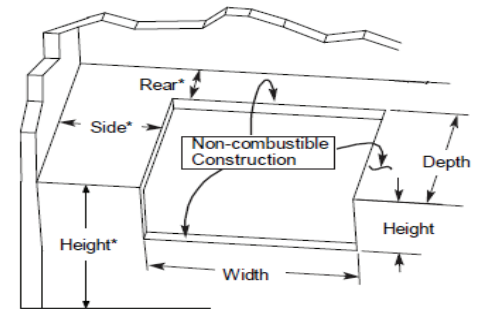

Dimensions: Describe the actual dimensions of the product once it is resting/installed in a barbecue island.

Grills/ Griddles

Model	Cutout Dimensions			Overall Dimensions			Total BTU Ratings	
	Width	Depth	Height	Width	Depth	Height	LP	NG
WF-PRO30G-RH	29"	21-1/2"	10-1/2"	30"	26-3/4"	25"	42,000	42,000
WF-PRO36G-RH	35"	21-1/2"	10-1/2"	36"	26-3/4"	25"	58,000	58,000
WF-PRO42G-RH	41"	21-1/2"	10-1/2"	42"	26-3/4"	25"	74,000	74,000
WF-PRO30GRD-RH	29"	21-7/8"	10-1/2"	30"	26"	13-3/4"	35,000	35,000
WF-SDGRD-RH	13-1/4"	20"	9-3/4"	15-1/4"	24"	13-1/4"	17,000	17,000

Side Burners

WF-PWBRN-RH	20-3/4"	21-1/4"	10-1/4"	24"	25-1/4"	12"	60,000	60,000
WF-DBLSBRN-RH	13-1/4"	20"	9-3/4"	14"	24-1/2"	12"	30,000	30,000

Island Accessories

WF-VSD1622-BSS	14-5/8"	-	20-3/4"	16-1/8"	-	22-1/4"
WF-HSD2720-BSS	24-3/8"	-	17-3/8"	26-1/8"	-	19-1/8"
WF-VSD2027-BSS	17-3/8"	-	24-3/8"	19-1/8"	-	26-1/8"
WF-DDR3021-BSS	28-1/2"	-	19-3/4"	30-1/4"	-	21-1/2"
WF-DDR3024-BSS	28-3/4"	-	22-7/8"	30-1/4"	-	24-1/4"
WF-DDR3821-BSS	36-1/2"	-	19-3/4"	38-1/4"	-	21-1/2"
WF-DDR3824-BSS	36-1/2"	-	22-7/8"	38-1/4"	-	24-1/4"
WF-TDW1926-BSS	17-1/4"	20-5/8"	24-1/2"	19"	22-3/8"	25-7/8"
WF-TRDW1426-BSS	12"	18-1/4"	24-3/8"	14-3/8"	18-7/8"	26-1/4"
WF-DDW1622-BSS	14-5/8"	17-3/4"	20-3/4"	16-1/4"	18-1/4"	22"
WF-DDWCOMBO3021-BSS	28-1/2"	20-3/4"	19-3/4"	30-1/4"	22-3/8"	21-1/2"
WF-DDWCOMBO3024-BSS	28-3/4"	20-3/4"	22-7/8"	30-1/4"	22-3/8"	24-1/4"
WF-IV-M	12-1/4"	1-1/4"	6-1/4"	12-1/4"	1-1/4"	6-1/4"
WF-IV	12-3/4"	1-1/4"	3-3/4"	12-3/4"	1-1/4"	3-3/4"
WF-LINER30G	29"	21-1/2"	10-1/2"	32-5/8"	23"	11-3/4"
WF-LINER30GRD	29"	21-1/2"	10-1/2"	32-5/8"	23-1/2"	11-3/4"
WF-LINER36G	35"	21-1/2"	10-1/2"	38-5/8"	23"	11-3/4"
WF-LINER42G	41"	21-1/2"	10-1/2"	44-5/8"	23"	11-3/4"
WF-LINERDBSLBRN	14-1/2"	21"	10-1/2"	17-1/4"	21-7/8"	11"
WF-LINERPWBRN	21"	21-1/4"	10-1/2"	24-7/8"	22-7/8"	11"
WF-LINERSDGRD	14-1/2"	21"	10-1/2"	17-1/4"	21-7/8"	11"